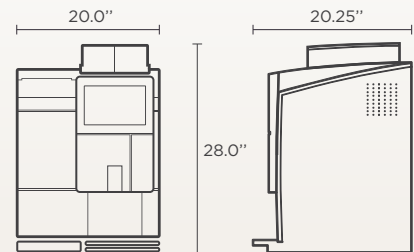

Maintenance-free up to 10 000 cups

Energy-Saving Mode during preset periods of time

TECHNICAL SPECIFICATIONS

- Revolutionary New Brewing System
- 2 Coffee Bean Dispensers
- 3 Soluble Powder Dispensers
- Easy Set-Up & Configuration
- Low Maintenance Requirements
- Wireless Capabilities
- External access (no dedicated caretaker)
- Shorter machine than the competition
- Counter footprint is considerably smaller (27.5" H x 20" W x 21.8" D)

Brewer dimensions 28.0" H x 20.0" W x 20.25" D
 Installation requirement 34.5" H x 22.0" W x 22.5" D
 LCD Screen 10" (Diagonal)
 Cup sizes 8-oz, 10-oz, 12-oz
 Total weight (empty) 79.2 lbs
 Voltage rating 120 Volts AC, 60 Hz
 Heater wattage 1300 Watts
 Water supply Plumbed 3/4" STD hose connection or pump and bottled water system
 Certifications/Listings ETL (UL, CSA)