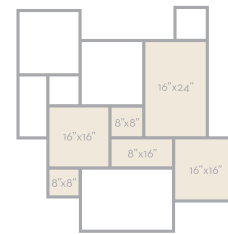

Versailles Set Available in Ashmont and Caminar Colors Only.

	Trav Silver, Trav Beige, Cemento, Basalt & Tiberwood			Ashmont Gray & Caminar White			
Sizes	 24" x 24" 23.62" x 23.62"	 12" x 47" 11.73" x 47.05"	 12" x 24" Coping	 24" x 24" 23.50" x 23.50"	 16" x 31" 15.63" x 31.38"	 Versailles Set	
Thickness	20mm	20mm	20mm	20mm	20mm	20mm	
Faces	12 (Travertine) 8 (Cemento)	8	24 (Travertine) 16 (Cemento)	12	12	N/A	
Finish	Matte	Matte	Matte	Matte	Matte	Matte	
Edge	Rectified	Rectified	Rectified	Rectified	Rectified	Rectified	
Grout Joint Recommendation	1/8"	1/8"	3/16"	Check Website	Check Website	Check Website	
Testing	Abrasion Resistance C1027	Breaking Strength C648	Chemical Resistance C650	Water Absorption C373	DCOF ANSI A1371	Scratch Hardness MOHS	Shade Variation Rating
Results*	IV	≥500 lbf	Resistant	≤0.50%	>0.60	7	V2 V1 (Ashmont & Caminar)