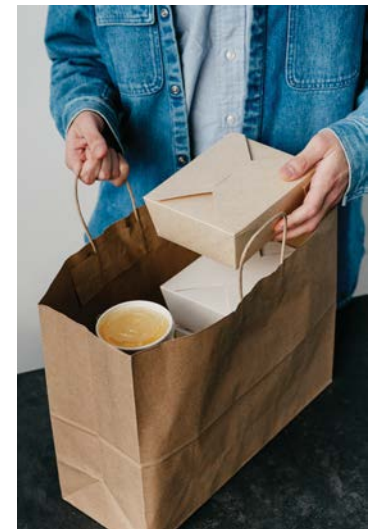

FEATURES

Full range of sizes

Environmentally friendly

Available in kraft with sturdy, yet comfortable paper handles

Made of 100% Recycled Kraft, Minimum 50% Post-Consumer