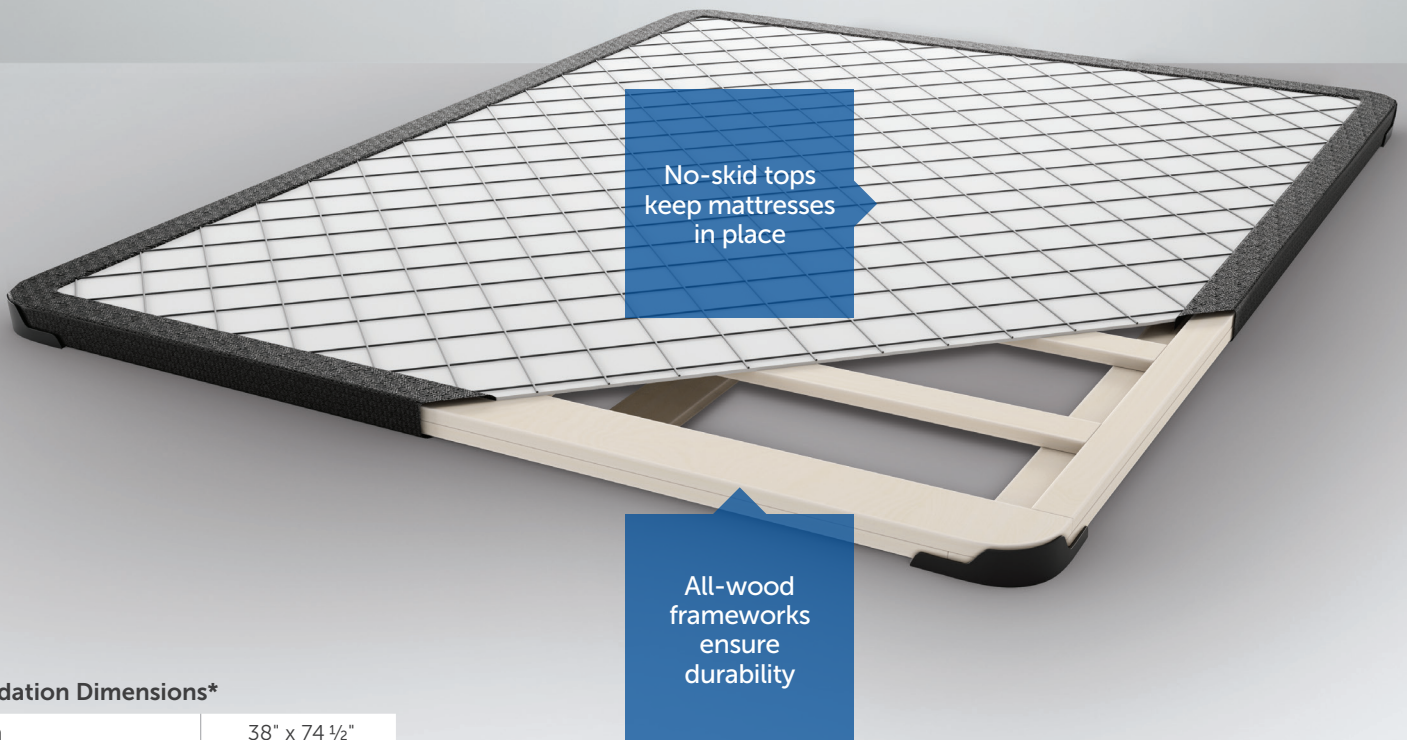

Bunkie Board

The Bunkie Board features solid wood construction for superior strength and durability. With 50% more rigorous testing than retail, these foundations are proven to last in high-traffic hospitality environments.

Speak with a mattress specialist today: 866.251.6471

Foundation Dimensions*

Twin	38" x 74 ½"
Twin XL	38" x 79 ½"
Full	53" x 74 ½"
Full XL	53" x 79 ½"
Queen	60" x 79 ½"
Cal King†	72" x 83 ½"
Contract King†	72" x 79 ½"
Eastern King†	76" x 79 ½"

* Per Tempur Sealy's warranty guidelines, foundation sizes may vary up to ½" from listed dimensions.

† Ships as two pieces.

Foundation height available in 2 1/4".